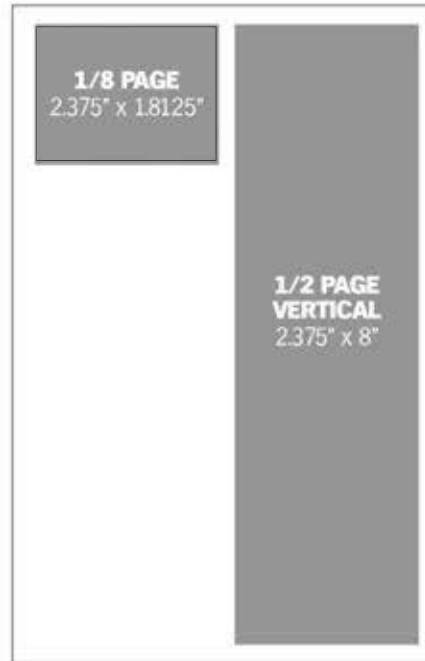

Ad Material Required

Digital ads required with full color proof. Please build page to trim and extend bleed 1/8" beyond the edge of trim size. Remember to consider bleeds when creating your PDF file.

Special Position Guarantee

TRIM SIZE = The actual size of the program. (5.5" x 8.5")

BLEED AREA = The area in which all artwork should extend.

Any image or colored area touching the edge of the TRIM SIZE MUST be extended 1/8" (0.125") on all sides *beyond* the TRIM SIZE.

LIVE AREA = Where all your content should stay within, such as Heading, Sub-Heading, Copy, Inset Photos, Contact Info, etc. In most cases, final artwork for full-bleed, full-page ads should be sized to 5.75" x 8.75".

FULL PAGE TRIM SIZE = 5.5" x 8.5" (for ads with bleeds, add .125" bleed on all sides; 5" x 8" live area, otherwise use FULL PAGE NO-BLEED ad size).

AD SIZE

DIMENSIONS

FULL PAGE + BLEEDS	5.75" x 8.75" [5" x 8" LIVE AREA / 5.5" x 8.5" TRIM SIZE]
FULL PAGE (NO BLEEDS)	5" x 8"
1/2 PAGE HORIZONTAL	5" X 3.875"
1/2 PAGE VERTICAL	2.375" x 8"
1/4 PAGE	2.375" x 3.875"