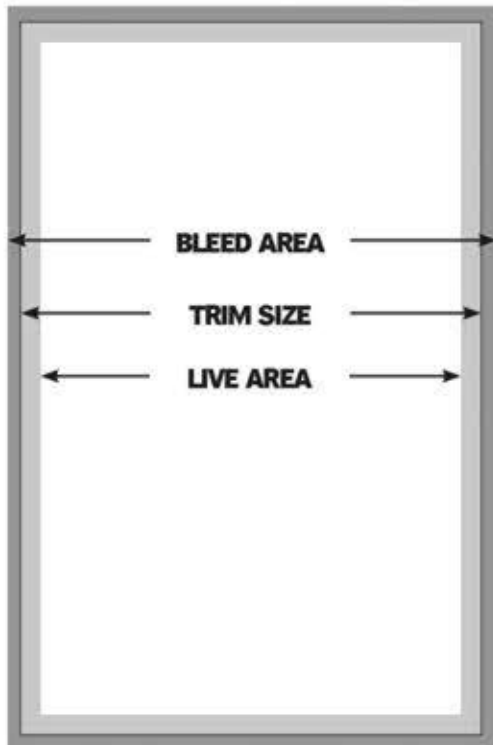

Ad Material Required

Digital ads required with full color proof. Please build page to trim and extend bleed 1/8" beyond the edge of trim size. Remember to consider bleeds when creating your PDF file.

Special Position Guarantee

TRIM SIZE = The actual size of the program. (5.5" x 8.5")

BLEED AREA = The area in which all artwork should extend.

Any image or colored area touching the edge of the TRIM SIZE MUST be extended 1/8" (0.125") on all sides *beyond* the TRIM SIZE.

LIVE AREA = Where all your content should stay within, such as Heading, Sub-Heading, Copy, Inset Photos, Contact Info, etc. In most cases, final artwork for full-bleed, full-page ads should be sized to 5.75" x 8.75".

FULL PAGE TRIM SIZE = 5.5" x 8.5" (for ads with bleeds, add .125" bleed on all sides; 5" x 8" live area, otherwise use FULL PAGE NO-BLEED ad size).

AD SIZE

DIMENSIONS

FULL PAGE + BLEEDS	5.75" x 8.75" [5" x 8" LIVE AREA / 5.5" x 8.5" TRIM SIZE]
FULL PAGE (NO BLEEDS)	5" x 8"
1/2 PAGE HORIZONTAL	5" X 3.875"
1/2 PAGE VERTICAL	2.375" x 8"
1/4 PAGE	2.375" x 3.875"